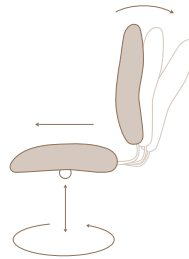

Modernist Principles of Simple Intuitive Design

- Designer: Matt Chrostowski at Designworks USA, a subsidiary of BMW

Human Centered

- One chair fits 90 percent of adults, from the 5th to 95th percentile (that facilitates great asset management)
- All ergonomic features adjust from a seated position
- Seat motion allows user to reach work area during recline, while eyes maintain a constant level to the task at hand
- Height adjustable arms with pivot range of 12° out, 25° in
- Meets or exceeds ANSI/BIFMA standards
- Named after an extraordinarily cute little boy

izzyeasy

- Flexweave Black available on izzyquik 2-day quick ship program
- Limited lifetime warranty

Models

Full Back

Width	27
Depth	25
Height	38-42.5
Seat width	20.5
Seat height	16-20.5
Seat depth	18.5
Back width	20
Back height	22
Adj. arm height	23-31.5
Adj. arm pivot	25° in-12° out

High Back

Width	27
Depth	25
Height	43-47.5
Seat width	20.5
Seat height	16-20.5
Seat depth	18.5
Back width	20
Back height	27
Adj. arm height	23-31.5
Adj. arm pivot	25° in-12° out

Functionality

Intuitive-Glide

- Pneumatic seat height
- Seat glides forward as back reclines
- Multiple position variable tilt lock
- Tilt tension adjustment
- Lumbar adjustment

Flexweave Options

Seat Pad

Width	21
Length	21
Thickness	.5